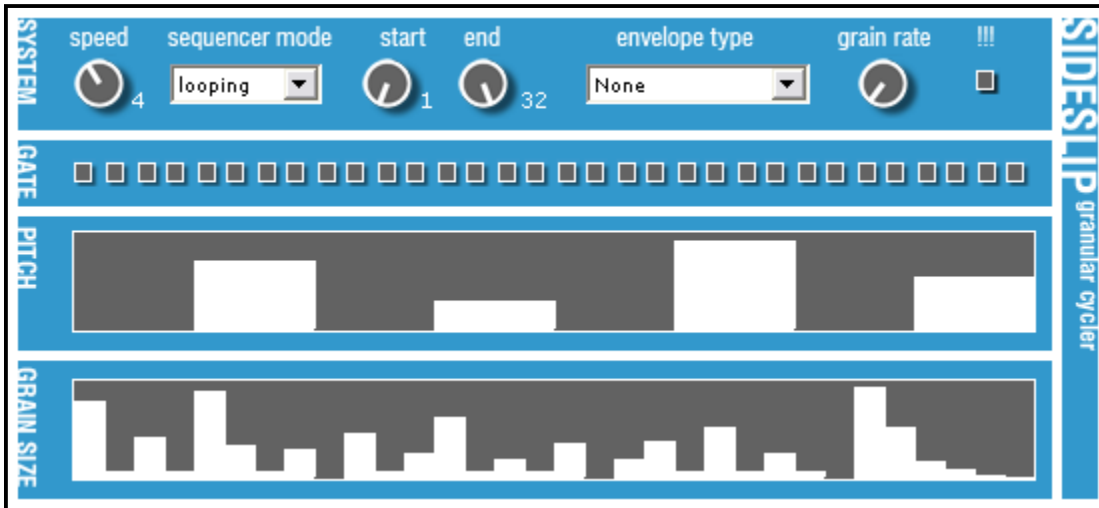

TWEAKBENCH free vst instruments and effects

sideslip

overview

sideslip is a granular pitch shifter effect with an internal variable length step sequencer. it allows you to modify pitch and grain size for each step, as well as edit start, end, and sequencer modes, and granular envelope type for a wide variety of effects. breakdown can be hand set to create gentle rhythmic pitch corrections, or completely destroy a loop or sample by granular deconstruction. feel free to use the patch randomizer for some creative inspiration. version 2.0 is not reverse compatible with 1.5 patches, so be careful when updating.

midi cc mapping

PARAMETER	CC#
end point	61
envelope type	116
grain size level 01	15
grain size level 02	16
grain size level 03	17
grain size level 04	18
grain size level 05	19
grain size level 06	20
grain size level 07	21
grain size level 08	22
grain size level 09	23
grain size level 10	24
grain size level 11	25
grain size level 12	26
grain size level 13	27
grain size level 14	28
grain size level 15	29
grain size level 16	30

grain size level 17	70
grain size level 18	71
grain size level 19	72
grain size level 20	73
grain size level 21	74
grain size level 22	75
grain size level 23	76
grain size level 24	77
grain size level 25	78
grain size level 26	79
grain size level 27	80
grain size level 28	81
grain size level 29	82
grain size level 30	83
grain size level 31	84
grain size level 32	85
mode	7
pitch level 01	109
pitch level 02	113
pitch level 03	115
pitch level 04	96
pitch level 05	87
pitch level 06	100
pitch level 07	90
pitch level 08	106
pitch level 09	94
pitch level 10	102
pitch level 11	119
pitch level 12	105
pitch level 13	103
pitch level 14	107
pitch level 15	120
pitch level 16	110
pitch level 17	117
pitch level 18	108
pitch level 19	93
pitch level 20	112
pitch level 21	114
pitch level 22	92
pitch level 23	97
pitch level 24	86
pitch level 25	88