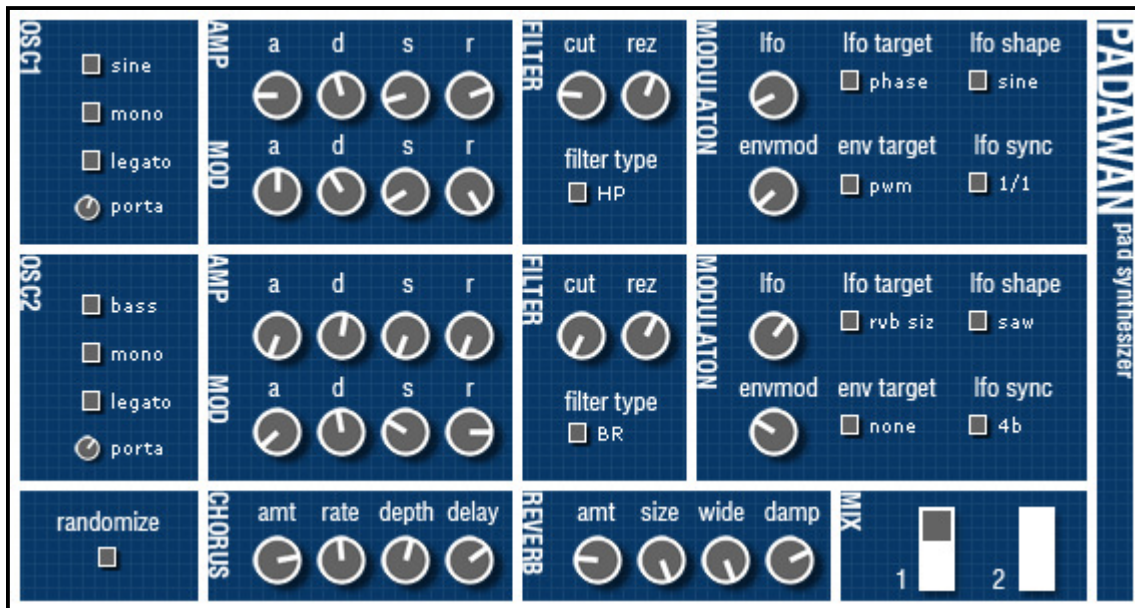

TWEAKBENCH

free vst instruments and effects

padawan

overview

padawan is a hybrid synthesizer intended for pad and ambient sound creation. the first oscillator is analog style, while the second is based on wavetables. there are some nice modulation options, all synced to host tempo. for effects there is a nice stereo chorus and a simple reverb. version 1.05 fixes several outstanding bugs and features a new set of stellar presets by proem. vu meters will return at a later date, once the fl studio issues are ironed out.

midi cc mapping

PARAMETER	CC#
chorus amount	19
chorus delay	18
chorus depth	17
chorus rate	16
osc1 amp attack	52
osc1 amp decay	41
osc1 amp release	43
osc1 amp sustain	42
osc1 env mod amount	83
osc1 env mod target	76
osc1 filter cutoff	86
osc1 filter resonance	85
osc1 filter type	70
osc1 legato	30
osc1 level	89
osc1 lfo amount	84

osc1 lfo rate	71
osc1 lfo shape	78
osc1 lfo target	77
osc1 mod attack	44
osc1 mod decay	45
osc1 mod release	47
osc1 mod sustain	46
osc1 mono	26
osc1 porta time	29
osc1 wave	81
osc2 amp attack	48
osc2 amp decay	49
osc2 amp release	51
osc2 amp sustain	50
osc2 env mod amoun	82
osc2 env mod target	72
osc2 filter cutoff	88
osc2 filter resonance	87
osc2 filter type	31
osc2 legato	28
osc2 level	90
osc2 lfo amount	79
osc2 lfo rate	73
osc2 lfo shape	74
osc2 lfo target	75
osc2 mod attack	40
osc2 mod decay	53
osc2 mod release	55
osc2 mod sustain	54
osc2 mono	25
osc2 porta time	27
osc2 wave	80
reverb amount	12
reverb damp	13
reverb size	15
reverb wide	14