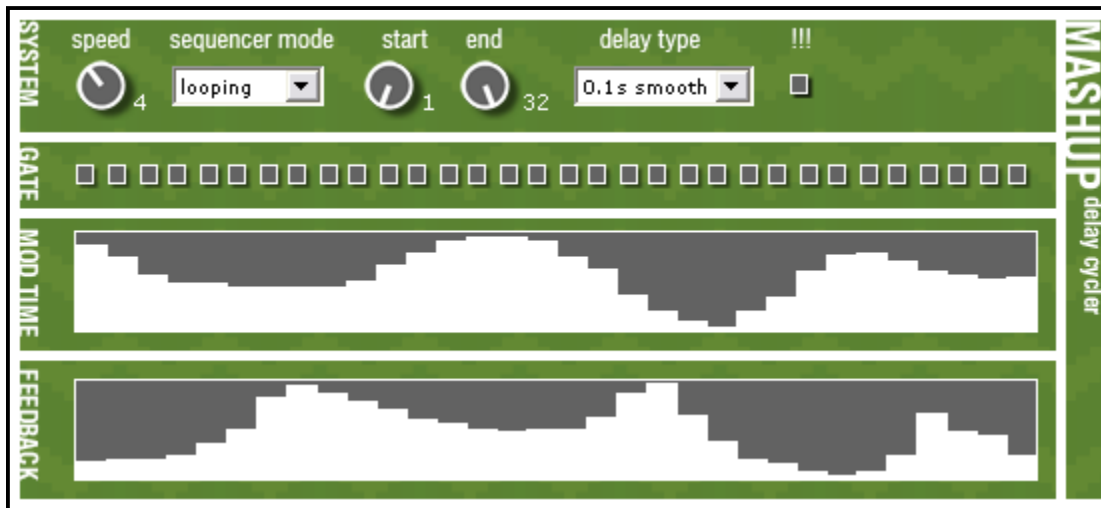

TWEAKBENCH free vst instruments and effects

mashup

overview

mashup is a delay effect with an internal variable length step sequencer. it allows you to select from six delay types: 0.1, 1, or 10 second delays with or without interpolation. each step allows for specific time and feedback adjustments. you can also adjust the start, end, and sequencer modes. mashup can be hand set to create convoluted delay effects, or used to create very tight decimations. as always the patch randomizer is ready to toss some chaos into your tracks. version 2.0 is not reverse compatible with 1.5, so be careful!

midi cc mapping

PARAMETER	CC#
delay type	3
end	61
feedback level 01	15
feedback level 02	16
feedback level 03	17
feedback level 04	18
feedback level 05	19
feedback level 06	20
feedback level 07	21
feedback level 08	22
feedback level 09	23
feedback level 10	24
feedback level 11	25
feedback level 12	26
feedback level 13	27
feedback level 14	28
feedback level 15	29
feedback level 16	30